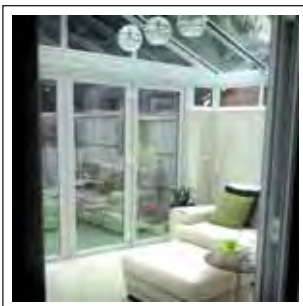

Adding a conservatory to your home not only provides a great sense of light and space – it will also become one of the most versatile living areas of your home, with endless uses – dining room, playroom, office, garden room or even a second lounge.

A wide range of styles are available that need to be carefully considered to ensure that you not only choose a conservatory which complements your home, but also that suits the main purpose you will use it for. For instance, if you want a conservatory with 2 distinct areas consider a P-shape.

Or why not choose a Vertex tiled effect roof for a unique new living space that bridges the gap between a conservatory and a brick extension?

- Available in black, grey or red with white internal finish
- Energy efficient and controls heat - use your conservatory all year round
- Ideal for retrofit
- An excellent alternative to a traditional extension at a fraction of the cost

By choosing a conservatory featuring VEKA windows and doors you can be assured of a secure and stunning addition to your home.

Vertex tiled effect conservatories

Choose from a range of styles to enhance your home

...the choice is yours

Always seek advice when planning a conservatory or extension as to whether Planning Permission or a Building Warrant may be required.